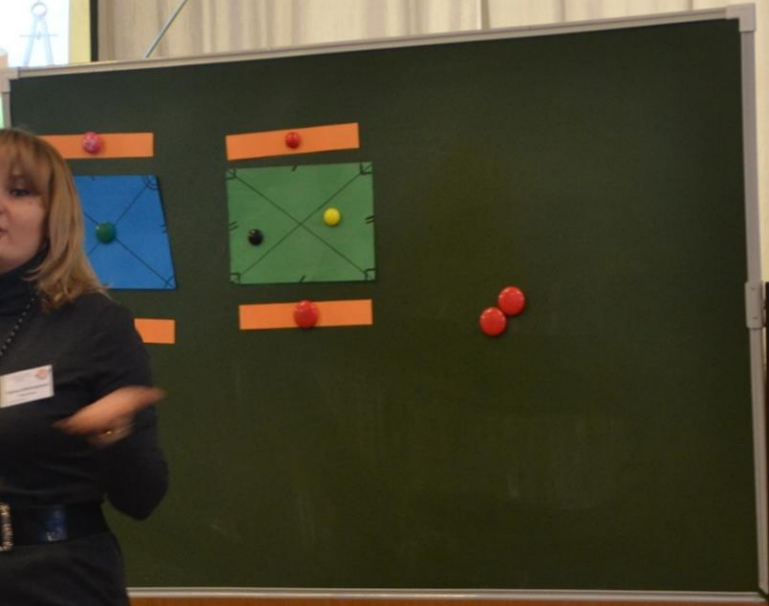

УЧИТЕЛЬ ГОДА - 2016

УЧИТЕЛЬ ГОДА - 2016

A woman with short brown hair, wearing a purple patterned dress, stands on a stage and speaks into a microphone. She is holding a white envelope. Behind her, four women are seated at a long wooden table, observing the event. The room has light-colored walls, a window with blinds, and a wall-mounted light fixture. The image is framed with a decorative border of school supplies like a ruler, pencil, and paperclip.

УЧИТЕЛЬ ГОДА - 2016

УЧИТЕЛЬ ГОДА - 2016

A woman in a dark suit and patterned skirt stands on a stage, holding a tablet and gesturing. Behind her is a green chalkboard with three colorful pushpins. To her right, four people are seated at a long wooden table, observing her. The stage is decorated with blue curtains and a dark blue valance. The background features a colorful graphic border with school supplies like pencils, paper clips, and a ruler.

УЧИТЕЛЬ ГОДА - 2016

УЧИТЕЛЬ ГОДА - 2016

УЧИТЕЛЬ ГОДА - 2016

УЧИТЕЛЬ ГОДА - 2016

Мастер - класс
Васильева Ирина Викторовна
учитель математики
МАОУ «СОШ № 15 г. Челябинск»

УЧИТЕЛЬ ГОДА - 2016

УЧИТЕЛЬ ГОДА - 2016

УЧИТЕЛЬ ГОДА - 2016

УЧИТЕЛЬ ГОДА - 2016

ет быть целью
а и
стоянного
еника.
на
о-
учителя и

УЧИТЕЛЬ ГОДА - 2016

A woman in a red long-sleeved top and dark pants stands on the left side of a stage, holding a microphone and a small object. She is positioned next to a green chalkboard on a stand. On the chalkboard, there are several colorful pushpins (red, green, blue, pink). To the right of the chalkboard, four people are seated at a long wooden table. From left to right: a woman in a white jacket, a woman in a brown patterned top, a man in a grey vest over a blue shirt, and a woman in a grey sweater. They are all looking towards the presenter. The background consists of white curtains and a blue valance with yellow fringe. The floor is wooden. The text "УЧИТЕЛЬ ГОДА - 2016" is overlaid in blue, stylized font at the bottom of the image.